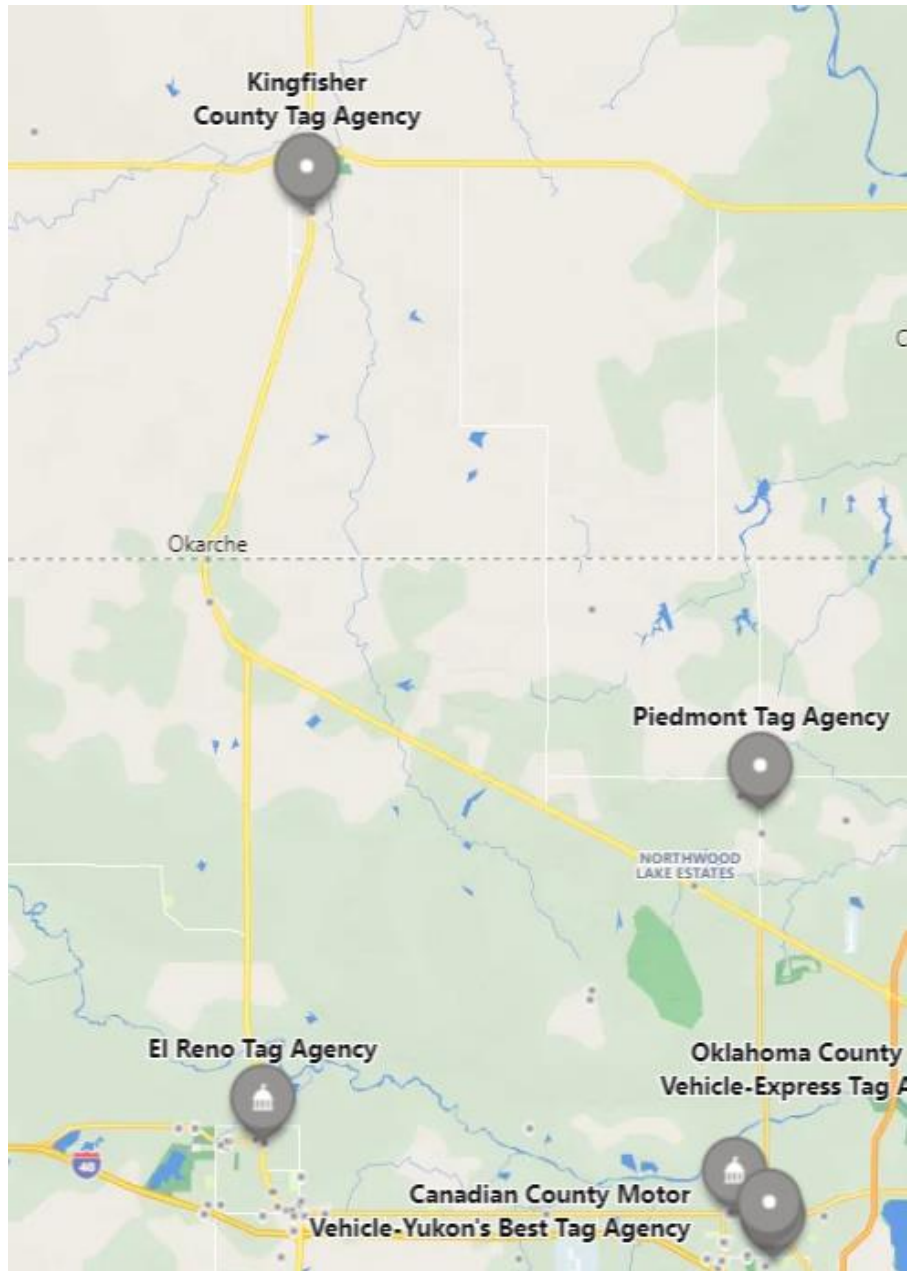

Surrey Hills Tag Agencies:

Students can go to a tag agency the same day after passing the road test with Champion! No additional paperwork from Champion Driving is required. Check with your local tag agency to verify if walk-ins are welcome.

Bring:

- Permit
- Driving education certificate (if under 16-and-a-half-year-old)
- Parent (if under 18)
- $25.00.

Piedmont/Yukon students:

- Oklahoma Tag of Yukon
  - 933 Cornwell Dr, Yukon, OK 73099
  - 405-354-9820
- Yukon's Best Tag Agency
  - 801 W Main St, Yukon, OK 73099
  - 405-354-0800
- Yukon Tag Agency
  - 103 E Vandament Ave, Yukon, OK 73099
  - 405-354-2212

(Any Yukon Tag Agency is recommended. If the location is busy, the student will be given an approximate time to come back.)

Kingfisher/Okarche Students:

- Kingfisher County Tag Agency
  - 203 W Will Rogers, Kingfisher, OK 73750
  - 405-375-3761