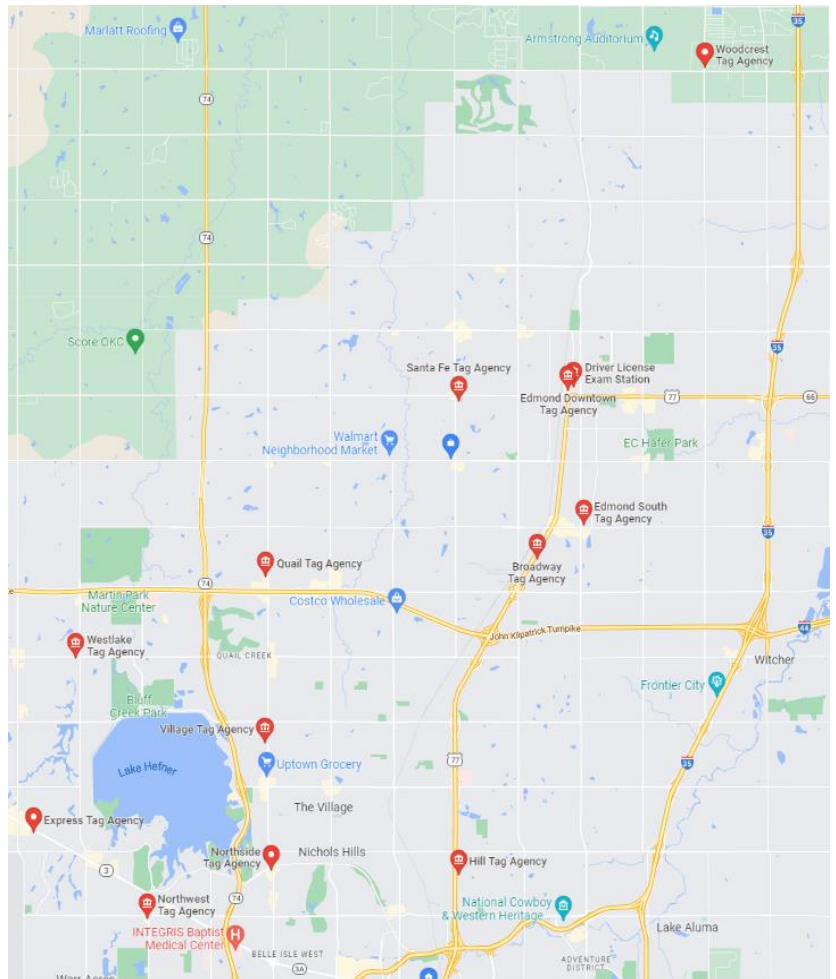

Edmond Tag Agencies:

Students can go to a tag agency the same day after passing the road test with Champion! No additional paperwork from Champion Driving is required. Check with your local tag agency to verify if walk-ins are welcome.

Bring:

- Permit
- Driving education certificate (if under 16-and-a-half-year-old)
- Parent (if under 18)
- $25.00.

Recommended Tag Agency:

- Woodcrest Tag Agency
  - 14700 S Coltrane Rd, Edmond, OK 73034
  - 405-348-9000
  - First 20 walk-ins welcome starting at 9am and 12pm

Tag Agencies (appointment only):

- Edmond Downtown Tag Agency
  - 2 W 1st St, Edmond, OK 73003
  - 405-341-0742
  - APPOINTMENT REQUIRED
- Santa Fe Tag Agency
  - 338 S Santa Fe Ave, Edmond, OK 73003
  - 405-330-2112
  - APPOINTMENT REQUIRED
- Broadway Tag Agency
  - 3900 S Broadway Ste 2E, Edmond, OK 73013
  - 405-341-1400
  - APPOINTMENT REQUIRED
- Village Tag Agency
  - 10443 N May Ave, Oklahoma City, OK 73120
  - 405-751-2203